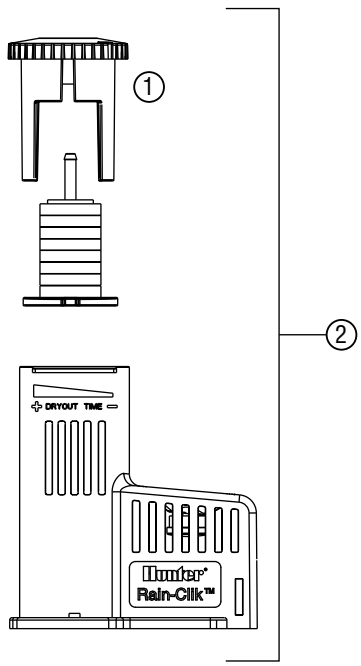

Mini-Clik®: Rain Sensor

Item	Description	Catalog No.
①	Cap and Spindle Assembly	440200
②	Vent Ring	440100
③	Switch Housing	440000
④	Switch (2-Wire N/C)	464700
⑤	Switch (3-Wire N/O)	206431
⑥	Bracket	439700
⑦	Inside Housing Bracket Screw	194986
⑧	Outside Housing Bracket Screw	201532
⑨	Housing Bracket Locknut Set (2)	206498
⑩	Sensor Gutter Mount	SGM

WRC & WRFC: Wireless Rain Sensors

Item	Description	Catalog No.
①	Cap and Spindle Assembly	505900
②	Transmitter Assembly (WRC)	WRC-TR
	Transmitter Assembly (WRFC)	WRFC-TR
③	Mounting Bracket	439700
④	Sensor Gutter Mount	SGM
⑤	Receiver Assembly (WRC/WRFC)	WRC-R

Rain-Clik™: Rain Sensor

Item	Description	Catalog No.	
①	Cap and Spindle Assembly	505900	
②	Sensor Assembly	Normally Closed	506000
		Normally Open	506100
③	Bracket	439700	
④	Sensor Gutter Mount	SGM	