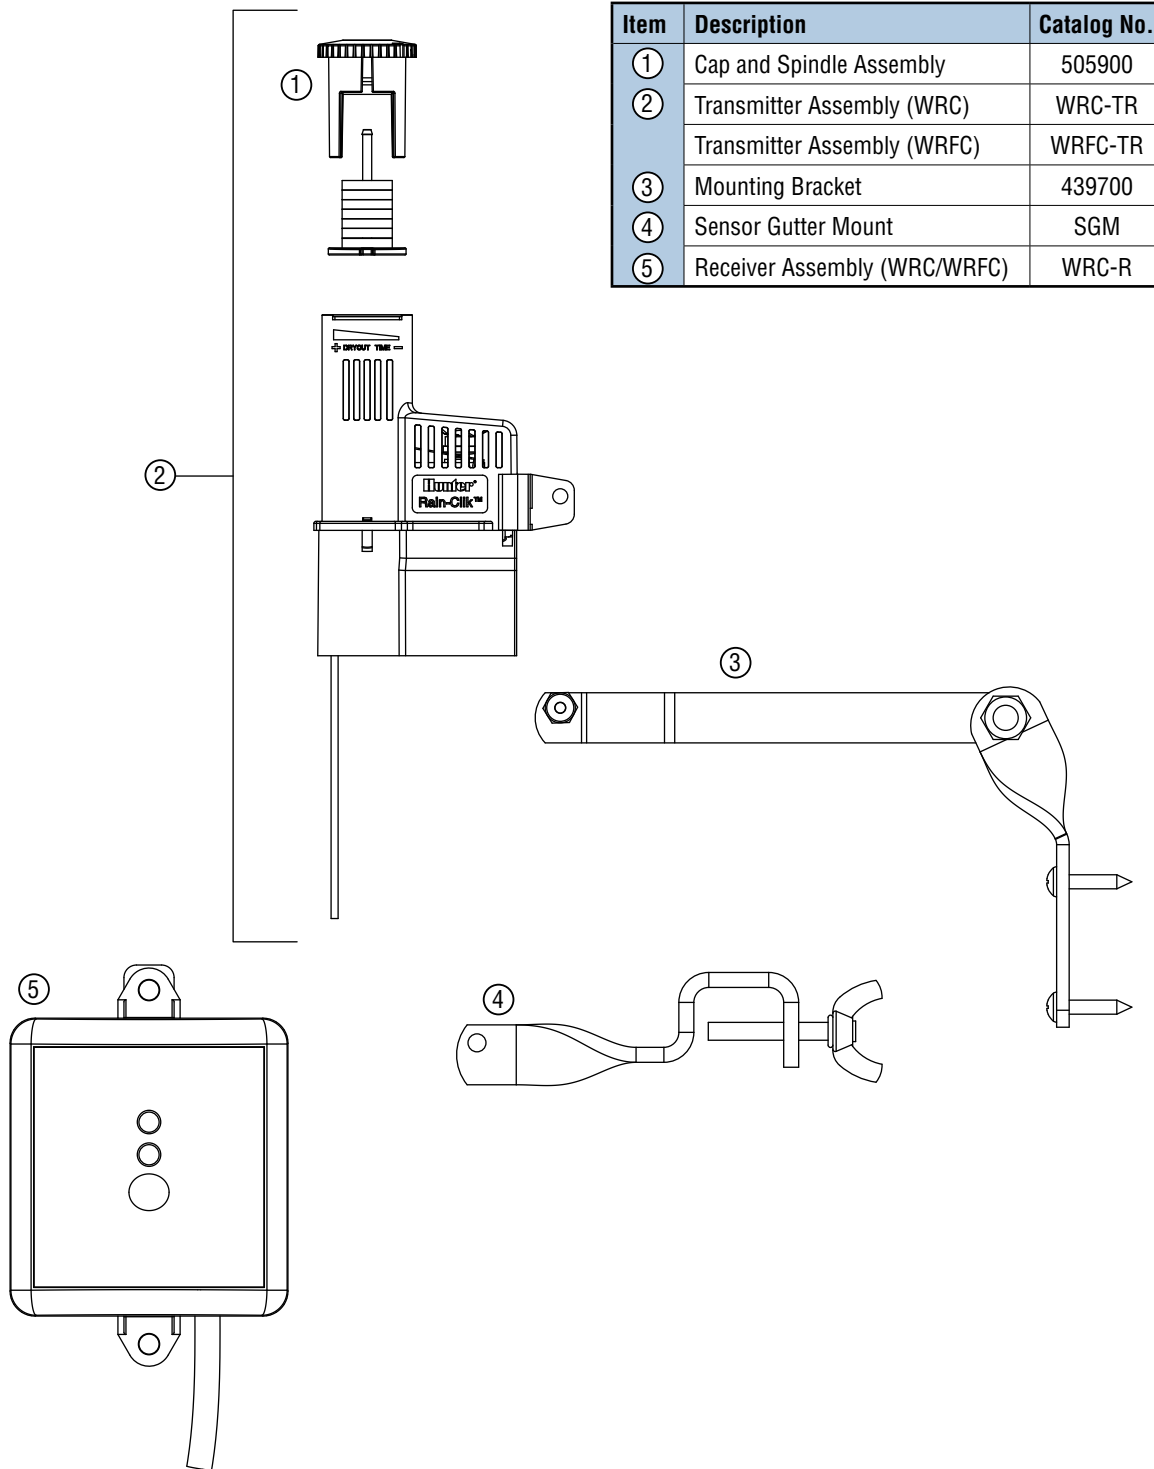

Mini-Clik®: Rain Sensor

Item	Description	Catalog No.
①	Cap and Spindle Assembly	440200
②	Vent Ring	440100
③	Switch Housing	440000
④	Switch (2-Wire N/C)	464700
⑤	Switch (3-Wire N/O)	206431
⑥	Bracket	439700
⑦	Inside Housing Bracket Screw	194986
⑧	Outside Housing Bracket Screw	201532
⑨	Housing Bracket Locknut Set (2)	206498
⑩	Sensor Gutter Mount	SGM

WRC & WRFC: Wireless Rain Sensors

Item	Description	Catalog No.
①	Cap and Spindle Assembly	505900
②	Transmitter Assembly (WRC)	WRC-TR
	Transmitter Assembly (WRFC)	WRFC-TR
③	Mounting Bracket	439700
④	Sensor Gutter Mount	SGM
⑤	Receiver Assembly (WRC/WRFC)	WRC-R

Rain-Clik™: Rain Sensor

Item	Description	Catalog No.	
①	Cap and Spindle Assembly	505900	
②	Sensor Assembly	Normally Closed	506000
		Normally Open	506100
③	Bracket	439700	
④	Sensor Gutter Mount	SGM	