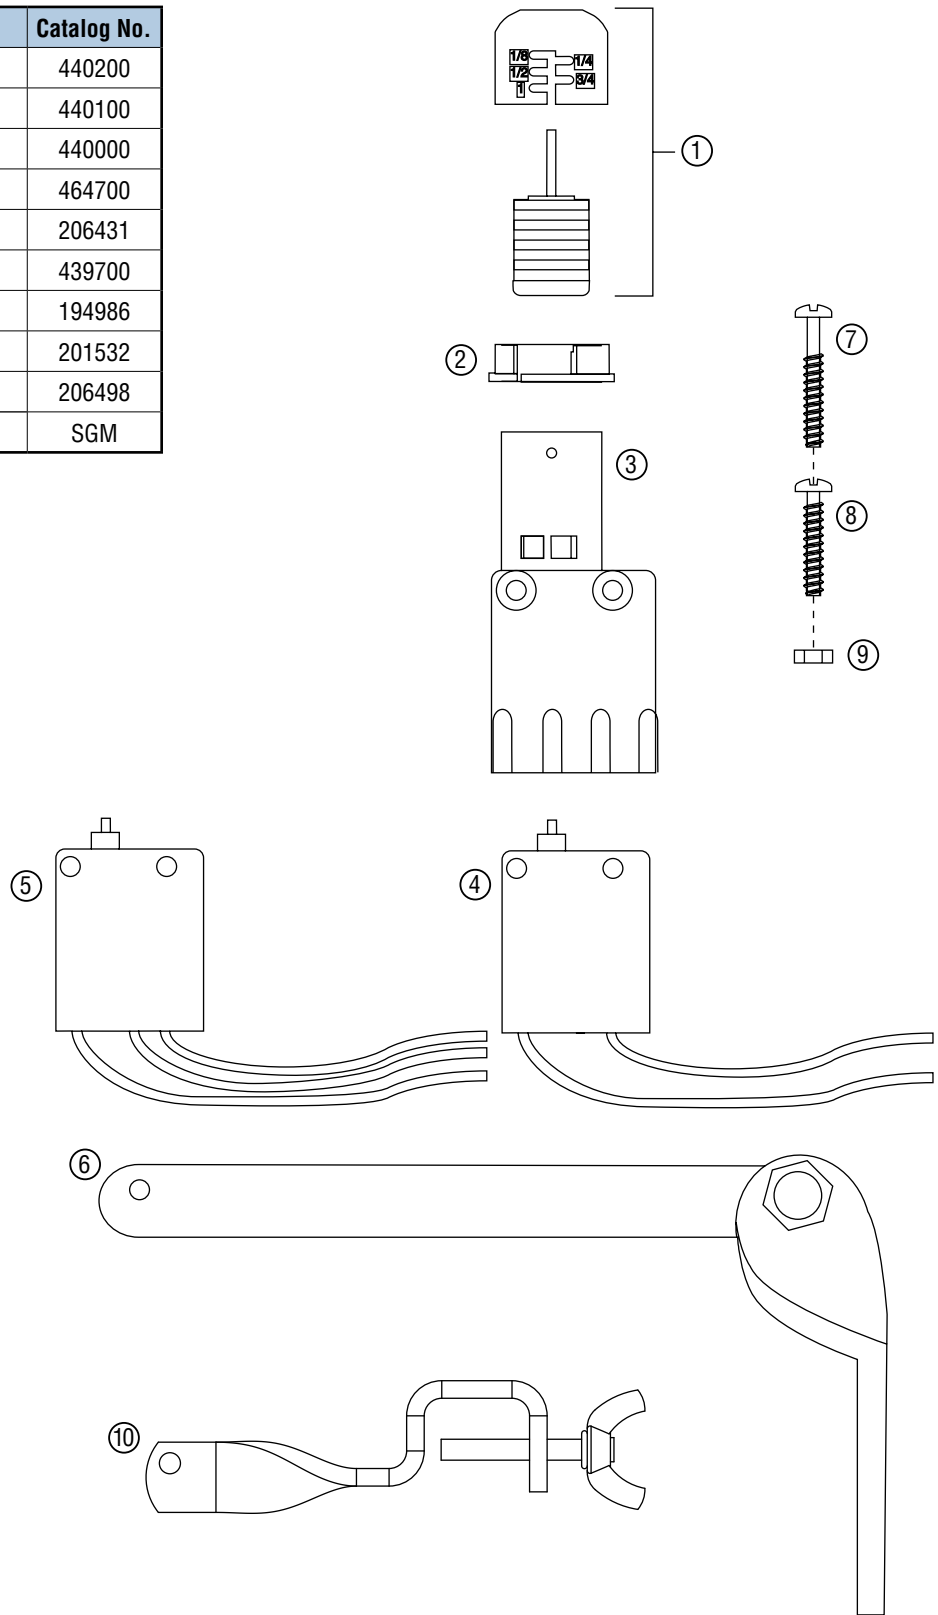

Mini-Clik®: Rain Sensor

Item	Description	Catalog No.
①	Cap and Spindle Assembly	440200
②	Vent Ring	440100
③	Switch Housing	440000
④	Switch (2-Wire N/C)	464700
⑤	Switch (3-Wire N/O)	206431
⑥	Bracket	439700
⑦	Inside Housing Bracket Screw	194986
⑧	Outside Housing Bracket Screw	201532
⑨	Housing Bracket Locknut Set (2)	206498
⑩	Sensor Gutter Mount	SGM

WRC & WRFC: Wireless Rain Sensors

Item	Description	Catalog No.
①	Cap and Spindle Assembly	505900
②	Transmitter Assembly (WRC)	WRC-TR
	Transmitter Assembly (WRFC)	WRFC-TR
③	Mounting Bracket	439700
④	Sensor Gutter Mount	SGM
⑤	Receiver Assembly (WRC/WRFC)	WRC-R

Rain-Clik™: Rain Sensor

Item	Description	Catalog No.	
①	Cap and Spindle Assembly	505900	
②	Sensor Assembly	Normally Closed	506000
		Normally Open	506100
③	Bracket	439700	
④	Sensor Gutter Mount	SGM	